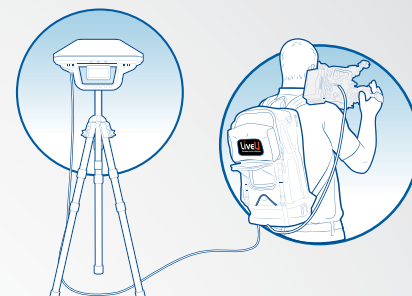

LiveU Xtender

External antenna for extra-strong resiliency in extreme scenarios

LiveU's new external antenna, the LiveU Xtender, increases network reception, providing additional resiliency for live video transmission in extreme scenarios, such as heavily crowded locations.

Live Video Wherever, Whenever

LiveU Xtender External Antenna

Vehicle Mounted

Wireless Connectivity

Tripod

Xtender	
Network connections	Up to 6 4G LTE / 3G cellular, Wi-Fi MIMO 2.4/5.8G, Ethernet
Dimensions	Tripod Mounted: 270 x 355 x 260 cm / 10.6 x 13.9 x 10.2 inches Vehicle Mounted:
Weight	Tripod Mounted: 4Kg /8.8lbs (without battery) Vehicle Mounted:
Connectors	DC In/DC Out/Ethernet/USB Type A(host)/USB Type B(gadget)/RF
Power Handling	AC 100-240V/DC 12-19V
Battery support	Anton Bauer / IDX
Optimal Operation mode (length of USB cable from the device)	5m /16ft. (Up to 30m /98ft. with active USB extenders)
Frequencies	700MHz - 900MHz & 1.7GHz - 2.6GHz
Operating Temperature	-40C to +60C (-40F to 140F)
Wireless Remote Kit	
Effective Range	Up to 800 m (875 yd) with line of sight
Weight	.5 kg (1.1 lb) for both client and AP
Dimensions	17 cm x 8 cm x 3 cm (6.7 in x 3.1 in x 1.2 in)